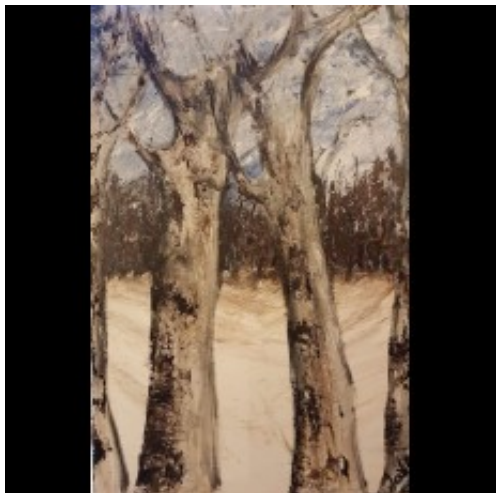

Purity

Artist: Latife Birenheide
Availability: 1
Weight: 1.00kg
Dimensions: 2.00cm x 80.00cm x
120.00cm

Price: 2,400.00?€

Description