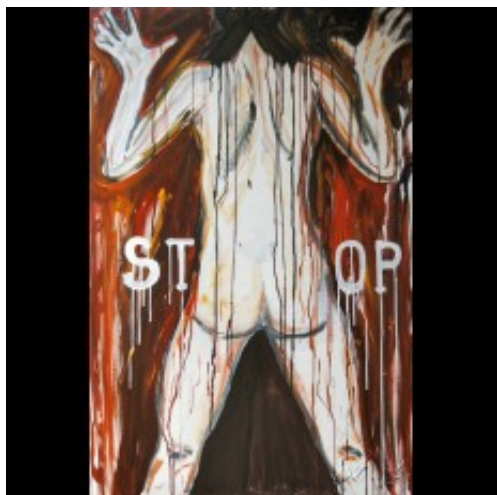

Stop

Artist: Latife Birenheide

Availability: 1

Weight: 1.00kg

Dimensions: 2.00cm x 80.00cm x
120.00cm

Price: 2,400.00?€

Description