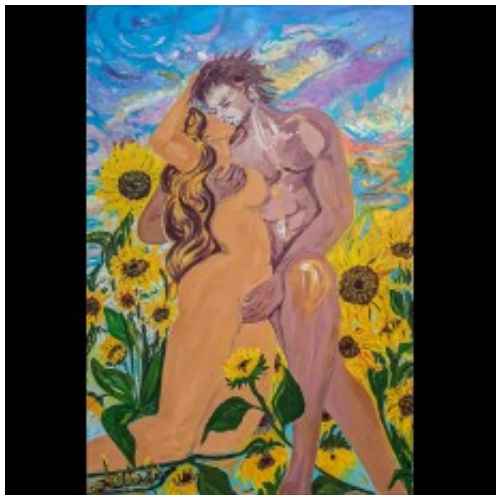

Passion

Artist: Latife Birenheide
Availability: 1
Weight: 1.00kg
Dimensions: 2.00cm x 80.00cm x
120.00cm

Price: 2,400.00?€

Description