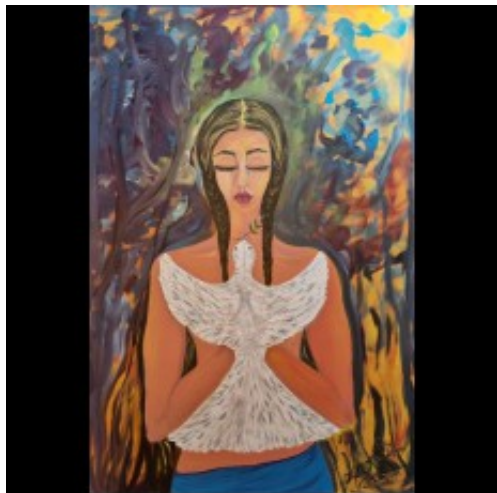

PEACE

Artist: Latife Birenheide

Availability: 1

Weight: 1.00kg

Dimensions: 80.00cm x 120.00cm x
2.00cm

Price: 2,400.00?€

Description